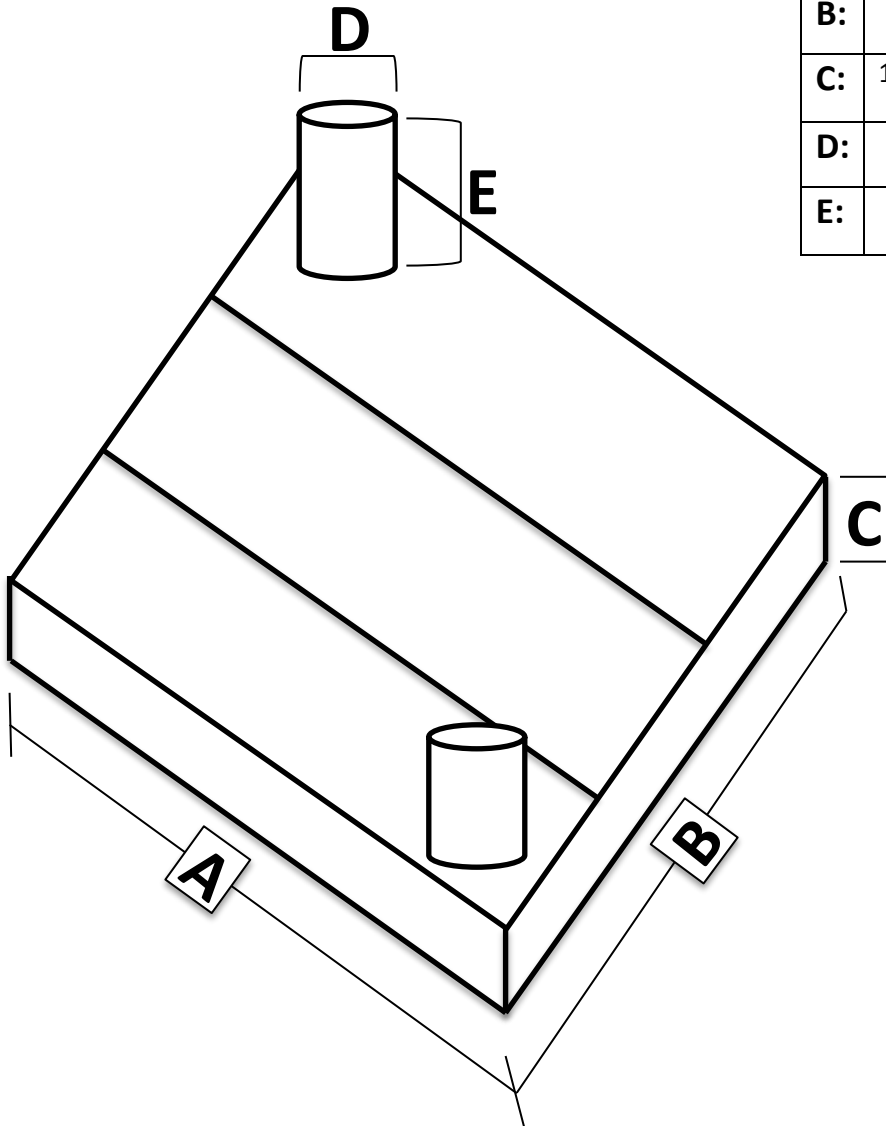

1-800-864-7525 281-255-0051 281-255-0266(FAX)

www.mrnodust.com

sales@mrnodust.com

Gaylord Box Covers

Single or Double Ports

Please mark where ports need to be placed.

Please Specify Dimensions

| | |
|----|--------------|
| A: | |
| B: | |
| C: | 12" Standard |
| D: | |
| E: | |